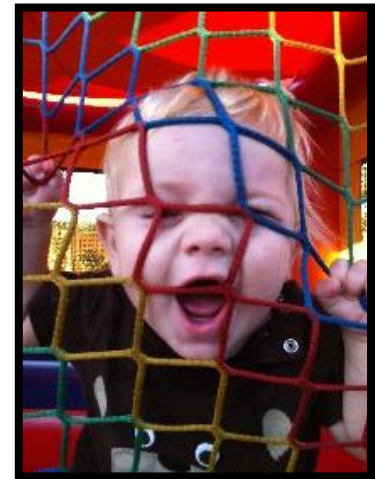

PRINCESS & WACKY SLIDE

$225 8HRS

CAKE BOUNCER

15 FT X 15 FT

4HR RENTAL 8HR RENTAL

$75 **$99**

WILD WILD BOUNCE EXCLUSIVE!!!

RESERVE THRU **EMAIL OR TEXT** & WE WILL PAY THE TAX

EMAIL: rent@wildwildbounce.com TEXT: 972-655-9453

NEED POWER?
ADD A GENERATOR **$50**